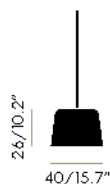

Felt

Made from double-layered heat-pressed felt with a grey exterior and white interior. Available as either a pendant or floor version on a black tripod stand.

Material
Heat pressed felt

Colour
 Grey
 White

Felt Shade

FSS01GW Felt Shade
SPA01EU Pendant Fitting EU/UK
SPA01UL Pendant Fitting US

Dimensions
Ø 40 cm / 15.7 in
H 26 cm / 10.2 in

Electrics
EU/UK – 60W (max 100W) E27 white globe bulb incl.
US – 60W (max 100W) E26 white globe bulb incl.

250 cm / 98 in clear cable
Black ceiling rose

Felt Shade Tripod Stand

FSS01GW Felt Shade
LFA03EU Floor Stand EU/UK
LFA03US Floor Stand US

Dimensions
Ø 40 cm / 15.7 in
H 145 cm / 57.1 in
W 70 cm / 27.6 in