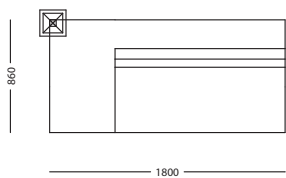

On request also mirrored versions available with or without lightning.