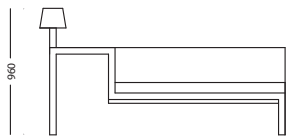

On request also mirrored versions available with or without lightning.