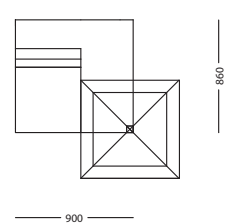

On request also mirrored versions available with or without lightning.