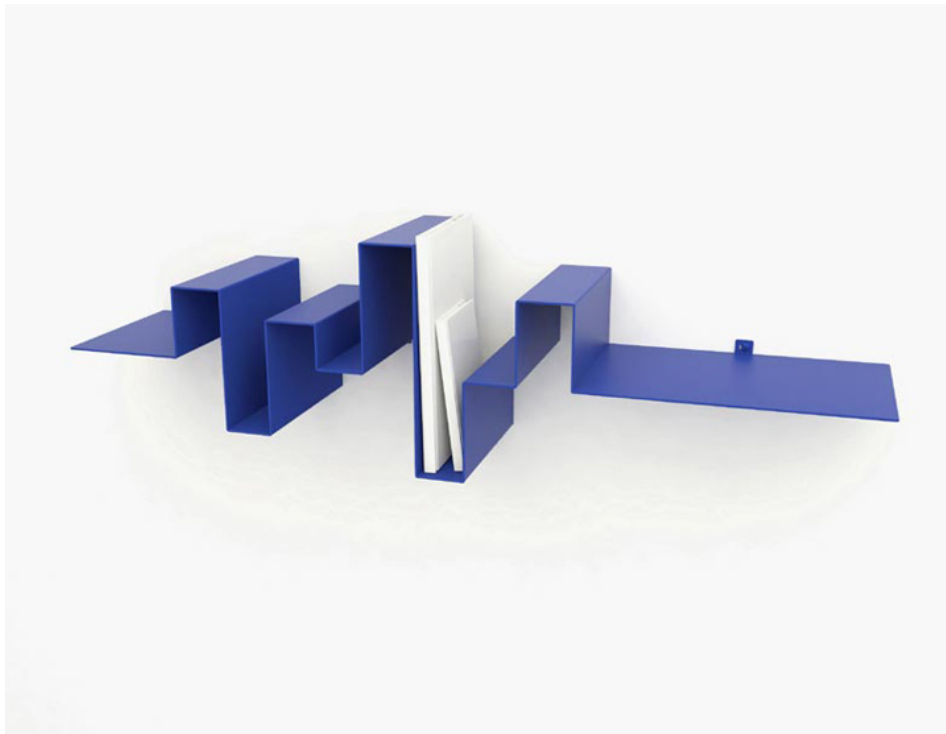

FREDERIK ROIJÉ PRESENTS

STORYLINES

ST 10.03

DESIGNER

Frederik Roijé

NAME

Storylines

MATERIAL

Folded metal with coating

DIMENSIONS

90 x 20 x 28 (l x w x h)

CONCEPT

Storytelling translated into a storage function

DISTRIBUTION

Frederik Roijé

ORIGIN

Made in holland

YEAR

2005