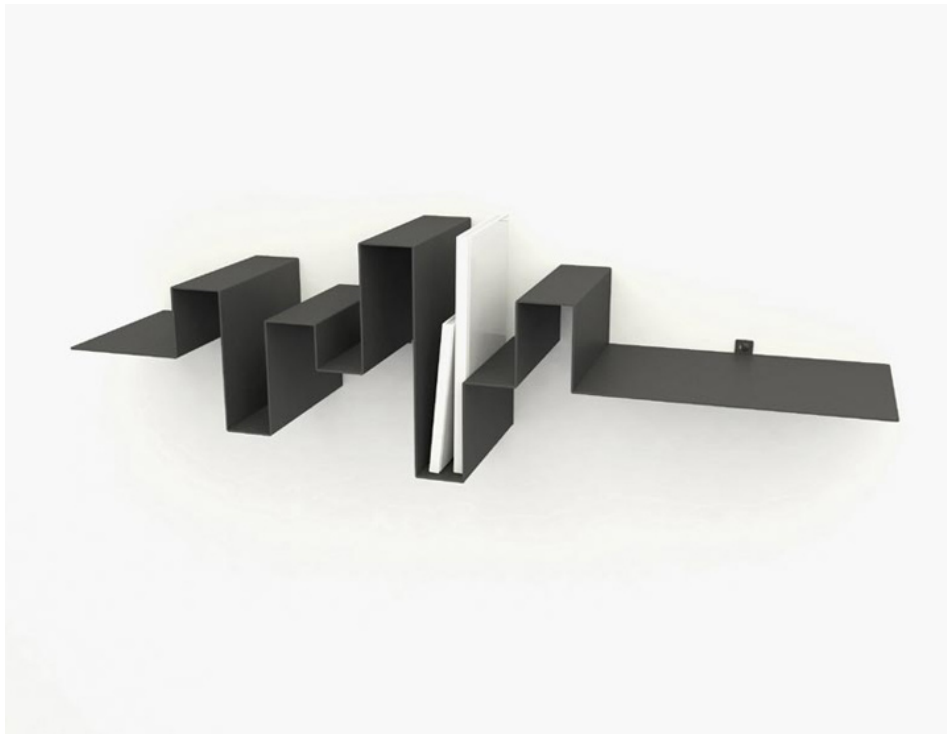

FREDERIK ROIJÉ PRESENTS

STORYLINES

ST 10.01

DESIGNER

Frederik Roijé

NAME

Storylines

MATERIAL

Folded metal with coating

DIMENSIONS

90 x 20 x 28 (l x w x h)

CONCEPT

Storytelling translated into a storage function

DISTRIBUTION

Frederik Roijé

ORIGIN

Made in holland

YEAR

2005