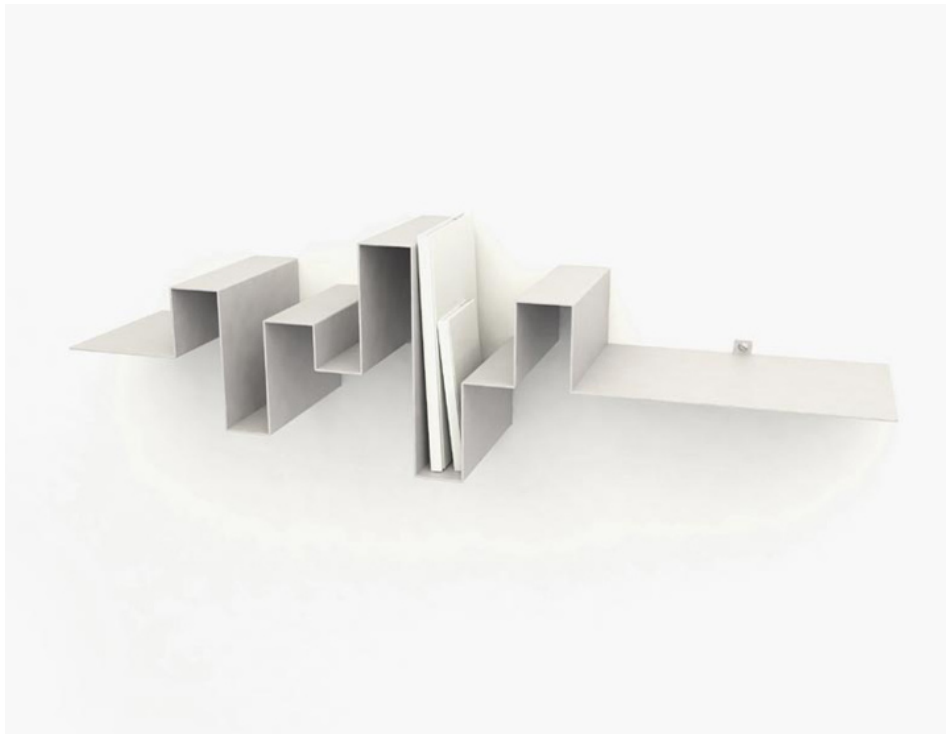

FREDERIK ROIJÉ PRESENTS

STORYLINES

ST 10.02

DESIGNER

Frederik Roijé

NAME

Storylines

MATERIAL

Folded metal with coating

DIMENSIONS

90 x 20 x 28 (l x w x h)

CONCEPT

Storytelling translated into a storage function

DISTRIBUTION

Frederik Roijé

ORIGIN

Made in holland

YEAR

2005