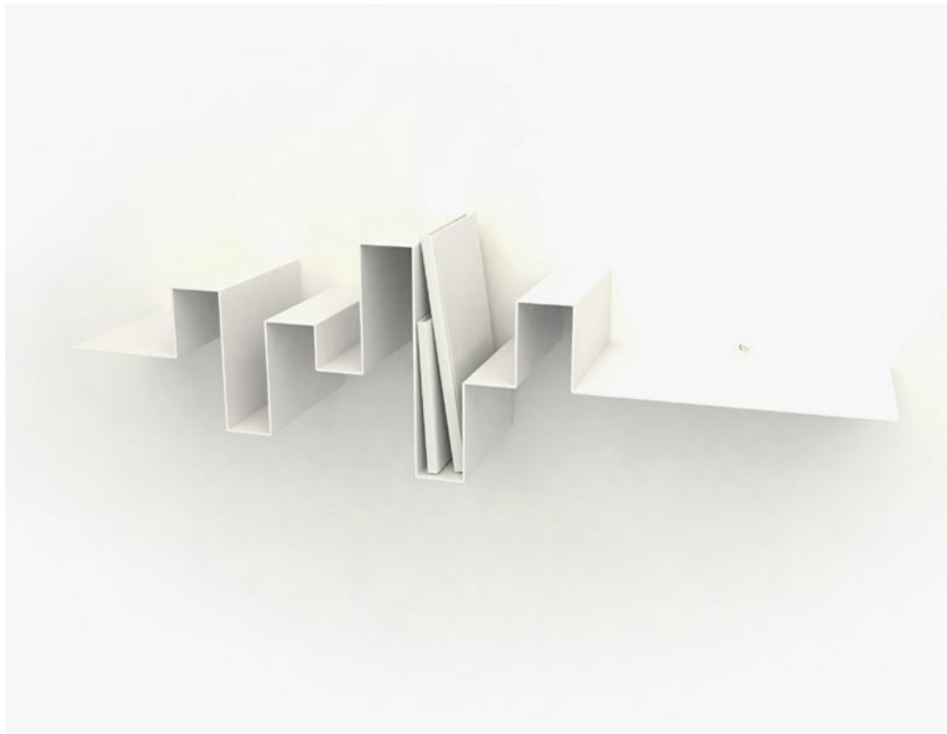

FREDERIK ROIJÉ PRESENTS

STORYLINES

ST 10.04

DESIGNER

Frederik Roijé

NAME

Storylines

MATERIAL

Folded metal with coating

DIMENSIONS

90 x 20 x 28 (l x w x h)

CONCEPT

Storytelling translated into a storage function

DISTRIBUTION

Frederik Roijé

ORIGIN

Made in holland

YEAR

2005