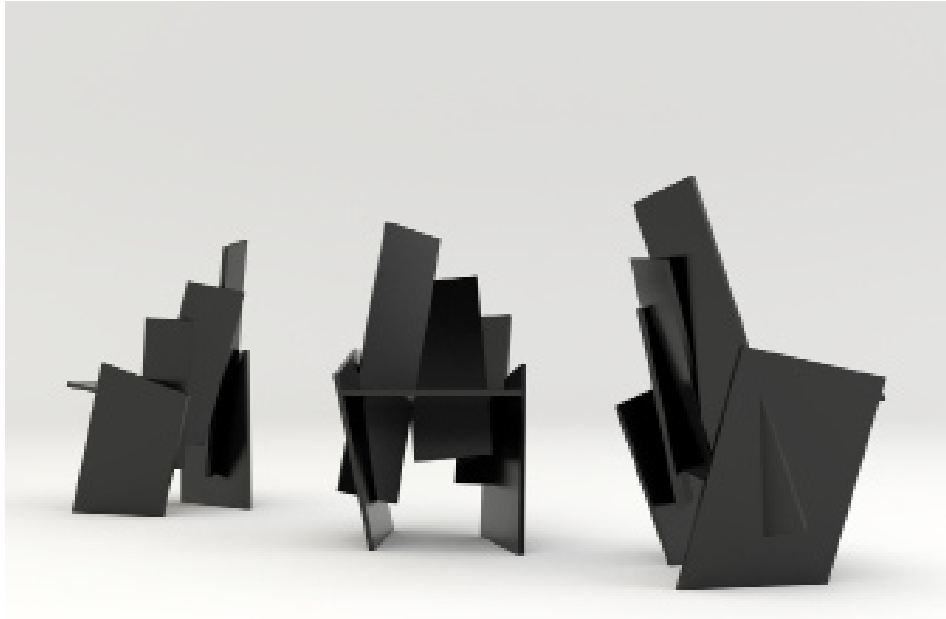

FREDERIK ROIJÉ PRESENTS

SQUARE CHAIR

DESIGNER

Frederik Roijé

NAME

Square Chair,
Right seater

MATERIAL

Wood finished with durable
coating

DIMENSIONS

50 x 54 x 93 (l x w x h) cm

CONCEPT

Squares is the reinvention of
traditional furniture

DISTRIBUTION

Frederik Roijé

ORIGIN

Made in holland