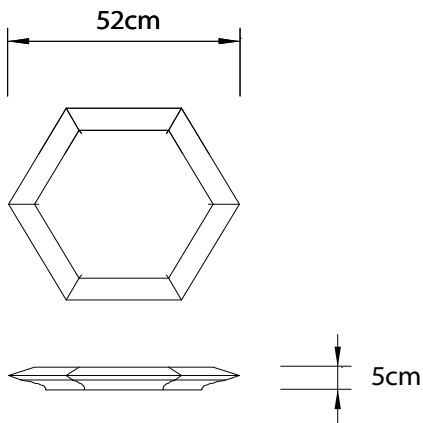

Detailing

The underside of the tray has been specially designed to locate on top of Elements 005. This also helps you to create your stackable sculpture.

Colour

m o o o i[®]

Main dimensions

Technical

As well as being a tray this item also acts as a table top for Elements 005. It is removable and very lightweight.

52x52x5 (lwxh)
1.2-Net (product weight)

Packaging

H-54cm
W-46,5cm
D-7cm

1-Colli
2.5-Gross (with packaging)

Photography

Photography by Nicole Marnati

Moool presentation, Salone del Mobile. 2008

Cleaning Instructions