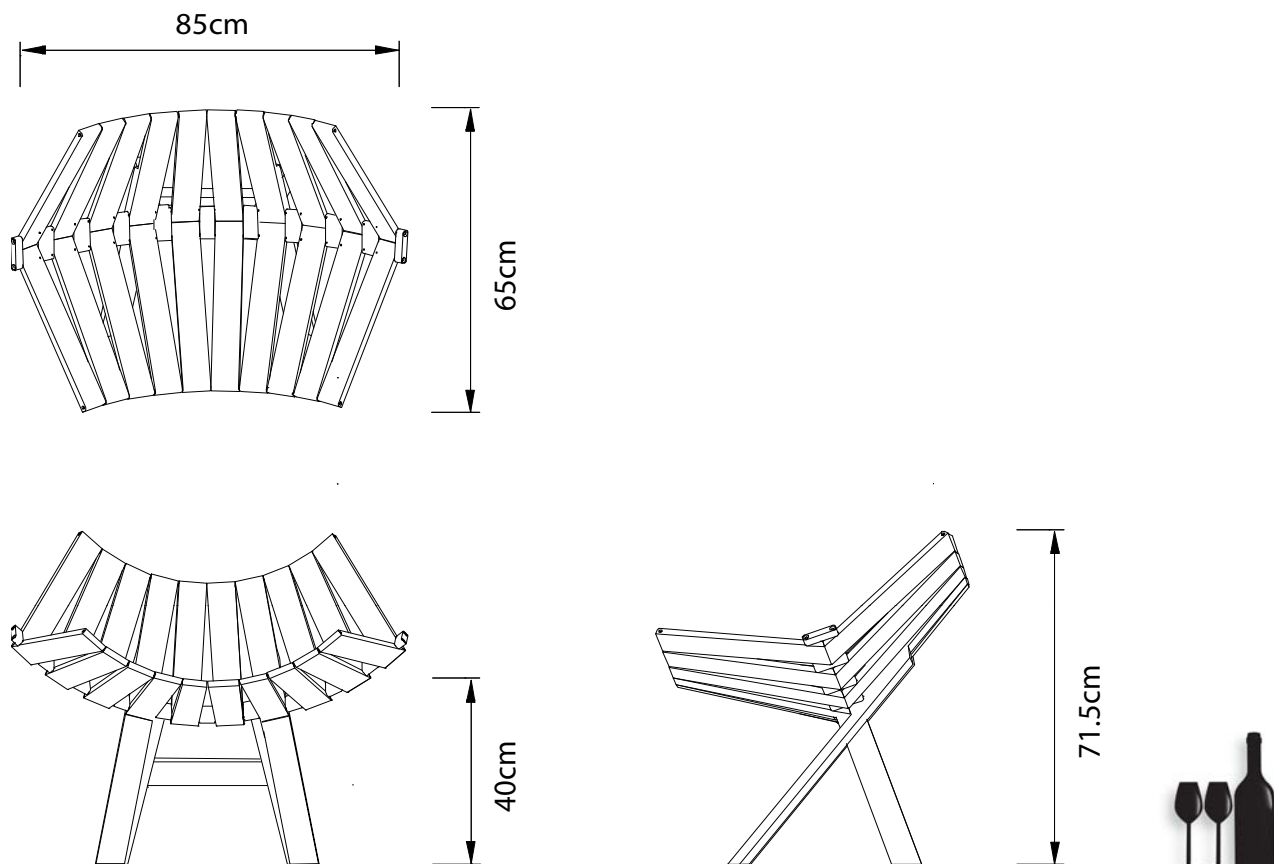

Clip Chair

Whilst strolling around a Bulgarian market, a small, foldable basket caught our attention. Single slats were beaded on ropes to form 2 hinged surfaces, which could be transformed into a curved 3 dimensional object. We improved this stunning mechanism, both technically and visually, to create a foldable lounge chair - the 'Clip Chair'. When open, it's straight identical slats form a spacious seating space of supreme comfort. This simple design not only makes the chair highly practical, but also creates a sculptural object of outstanding aesthetic value, whether folded or open.

Detailing

The clip chair folds completely flat for easy storage when not in use.

Colour

m o o o i[®]

Main dimensions

Technical

There is no assembly required for this product. You simply unfold the chair when you wish to use it.