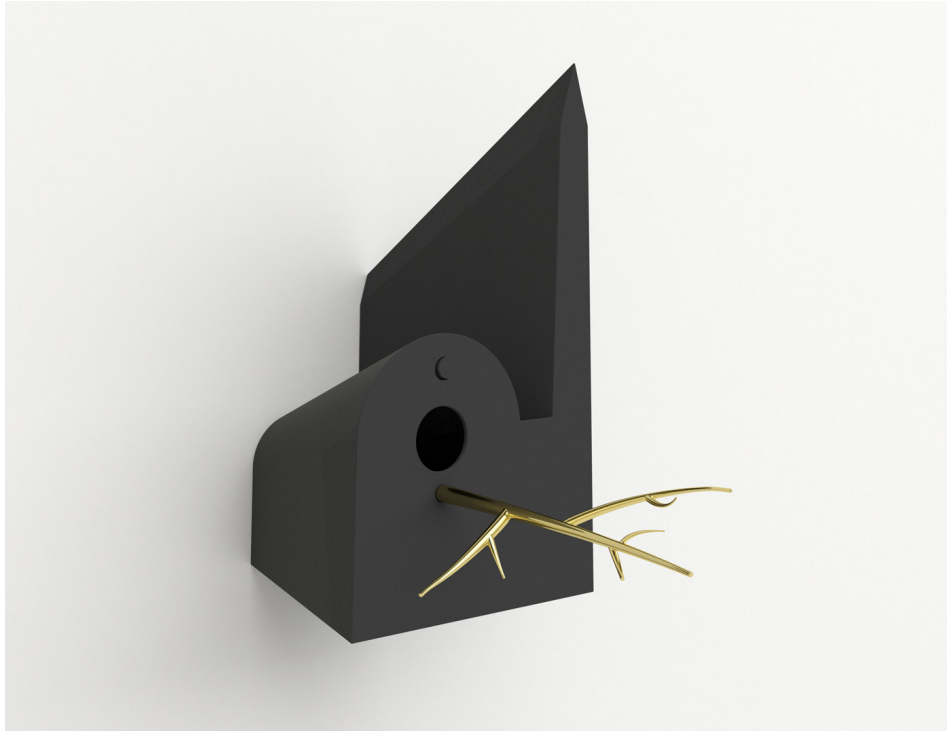

# HOLY HOMES

---

HH. 50.00

---

**DESIGNER**

Frederik Roijé

**CONCEPT**

Play with symbolism