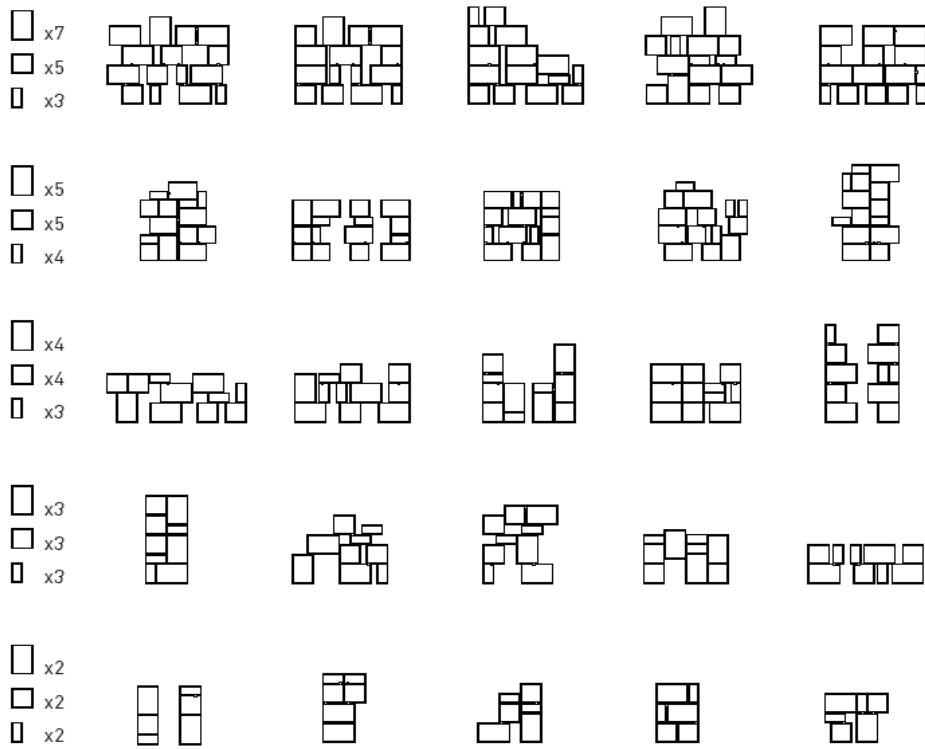

MUUTO

STACKED – Shelf System by JDS Architects

INSPIRATION