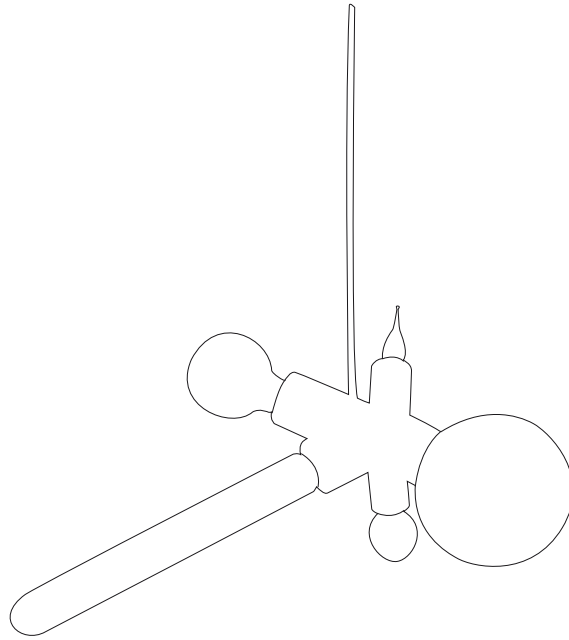

m o o o i[®]

Detailing

Lightbulb sets separately available.
Please refer to the pricelist for more information.

Colour

White RAL9016

Technical

E27 x 3 60 W MAX type A
E14 x 1 40 W MAX type G or B
E14 x 1 15 W MAX type G or B
Cable length 4M (white)

10M cable available on request
Plastic white canopy

E26 x 3 60 W MAX type A
E12 x 1 40 W MAX type G or B
E12 x 1 15 W MAX type G or B
Cable length 4M (black)
10M cable available on request
Chrome canopy

Packaging

Clusterlamp

H 19 cm | 7.5"
W 27 cm | 10.6"
D 27 cm | 10.6"

Colli 1/1

Product weight:
1 KG | 2,2 lb
With packaging:
1,6 KG | 3,5 lb

Cleaning Instructions

The Clusterlamp and be cleaned effectively using a regular household dust cloth or feather duster. Lightly dust over the lamp whilst it is not illuminated.

m o o o i[®]

Main dimensions

16cm | 6.3"

19cm | 7.5"

14cm | 5.5"