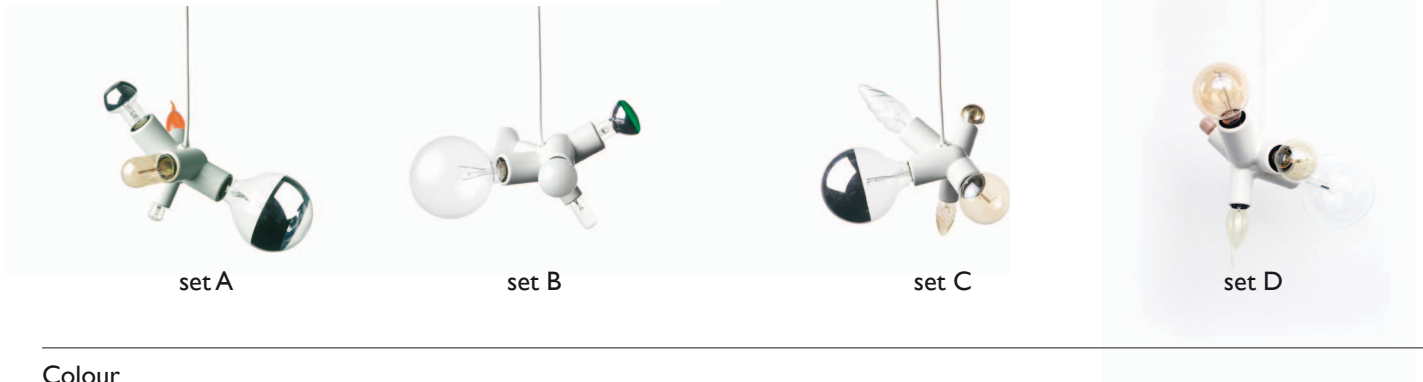

m o o o i[®]

Clusterlamp

Exploring new possibilities with a whole spectrum of lighting combinations. The 'Cluster Lamp' from Joel Degermark evokes experimentation with ambient expression.

Designer	Joel Degermark
Year of design	2004
Material	Reinforced plastic
Additional	Lightbulbs not supplied. Lightbulbs are available to buy in box sets (not for UL)

m o o o i[®]

Detailing

Lightbulb sets separately available.
Please refer to the pricelist for more information.

Colour

White RAL9016

Technical

E27 x 3 60 W MAX type A
E14 x 1 40 W MAX type G or B
E14 x 1 15 W MAX type G or B
Cable length 4M (white)

10M cable available on request
Plastic white canopy

E26 x 3 60 W MAX type A
E12 x 1 40 W MAX type G or B
E12 x 1 15 W MAX type G or B
Cable length 4M (black)
10M cable available on request
Chrome canopy

Packaging

Clusterlamp

H 19 cm | 7.5"
W 27 cm | 10.6"
D 27 cm | 10.6"

Colli 1/1

Product weight:
1 KG | 2,2 lb
With packaging:
1,6 KG | 3,5 lb

Cleaning Instructions

The Clusterlamp and be cleaned effectively using a regular household dust cloth or feather duster. Lightly dust over the lamp whilst it is not illuminated.