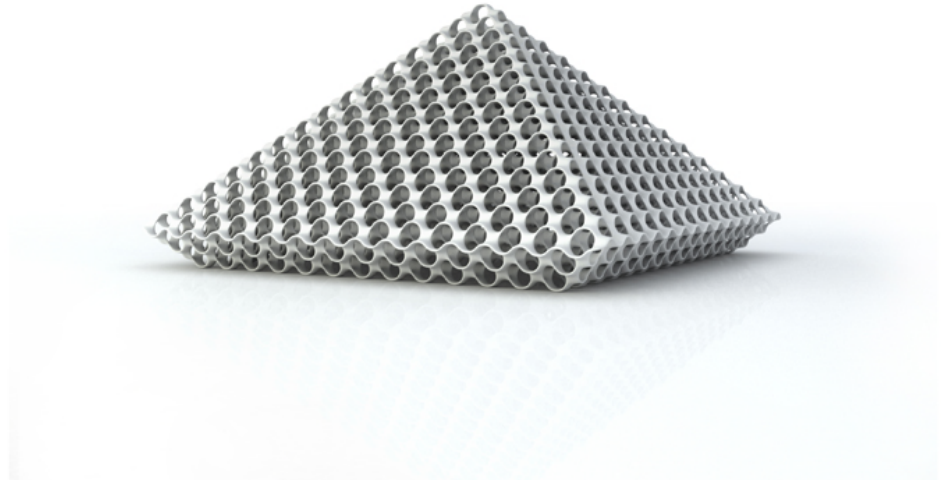

Falicon is inspired by 3D flexible structures and its shape is that of the mystical and emblematic pyramid. Falicon is a city in France where the first European pyramid has been created.

Falicon can also be used as a table light, but it is most ideally placed on eye height on the wall.

Type
Table/Wall light

Color
White

Shade material
Laser Sintered Polyamide
(Dirt protected)

Mounting unit material
Laser Sintered Polyamide
(Dirt protected)

Light source (Osram Halogen bulb)
G9, 240 V / 120 V (Max 40 Watt)

Cable (SPT1)
Transparent, 2 Meters

Electricity markings 240 V (Dimmer)

Electricity markings 120 V (Switch)

Weight
0.6 kg / 1.3 lbs

FOR INDOOR USE ONLY

31
12.1

31 (cm)
12.1 (inch)

17
6.5