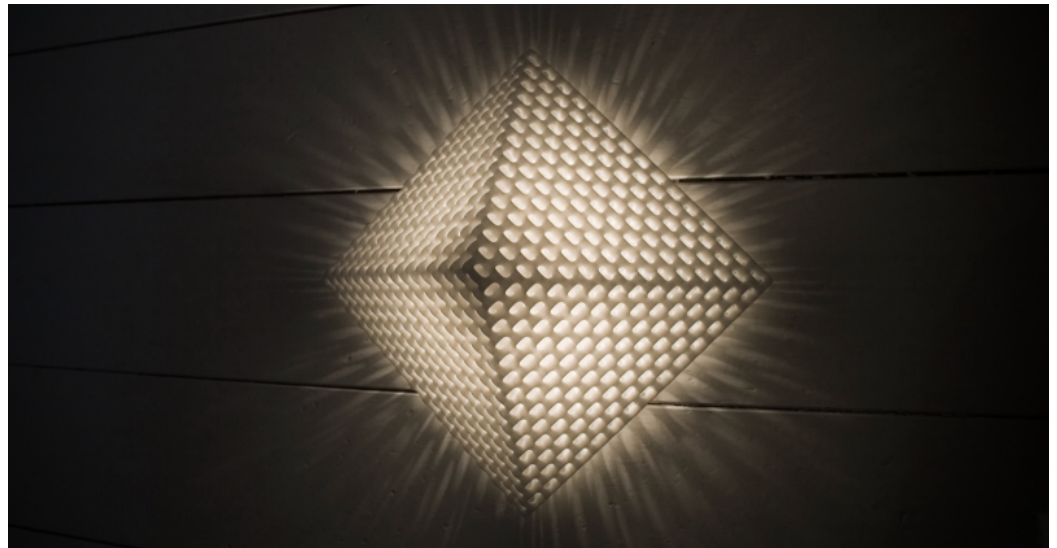

Falicon is inspired by 3D flexible structures and its shape is that of the mystical and emblematic pyramid. Falicon is a city in France where the first European pyramid has been created.

Falicon can also be used as a table light, but it is most ideally placed on eye height on the wall.

Type
Table/Wall light

Color
White

Shade material
Laser Sintered Polyamide
(Dirt protected)

Mounting unit material
Laser Sintered Polyamide
(Dirt protected)

Light source (Osram Halogen bulb)
G9, 240 V / 120 V (Max 40 Watt)