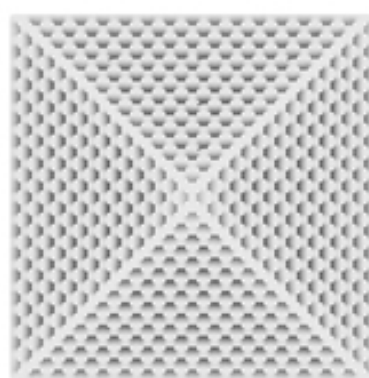

31
12.1

31 (cm)
12.1 (inch)