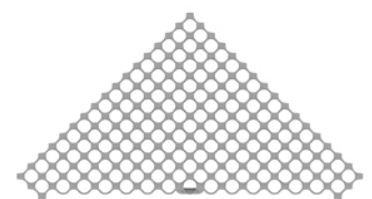

17
6.5

12.1

3
1.2

25

9.6

1.6
0.6

25

9.6