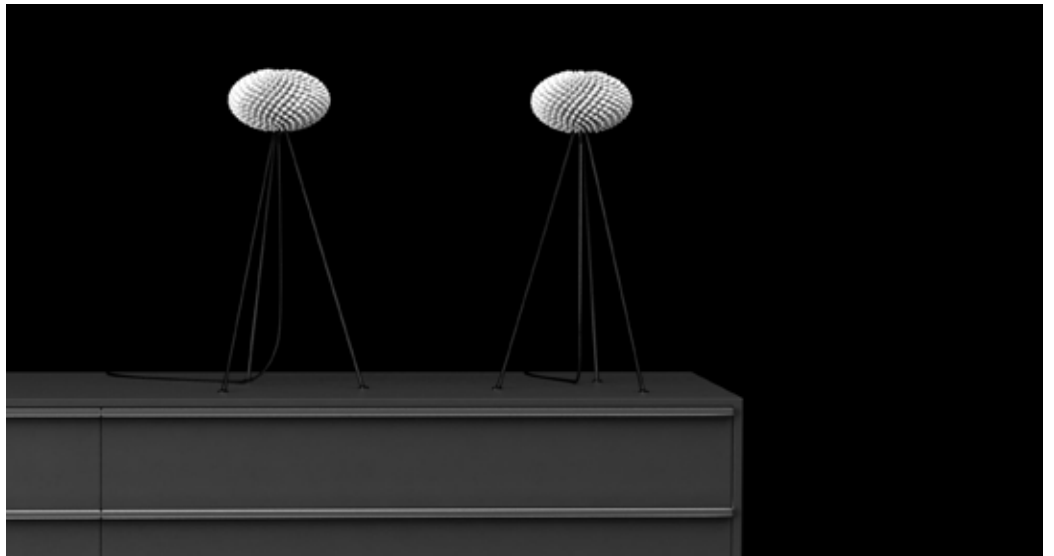

610 is based on the Fibonacci sequence of numbers appearing in nature all around us. 610 is inspired by the Coneflower and the growing pattern of its seeds.

610 is a three legged table light, which enables it to be stable on all surfaces.

Type
Table light

Color (Shade/Base)
White/Black

Shade material
Laser Sintered Polyamide
(Dirt protected)

Pole material
Powder coated stainless steel

Light source (Osram Halogen bulb)
G9, 240 V / 120 V (Max 40 Watt)

Cable (SPT1)
Black, 2 Meters

Electricity markings 240 V (Dimmer)

Electricity markings 120 V (Switch)

Weight
1.5 kg / 3.3 lbs

FOR INDOOR USE ONLY